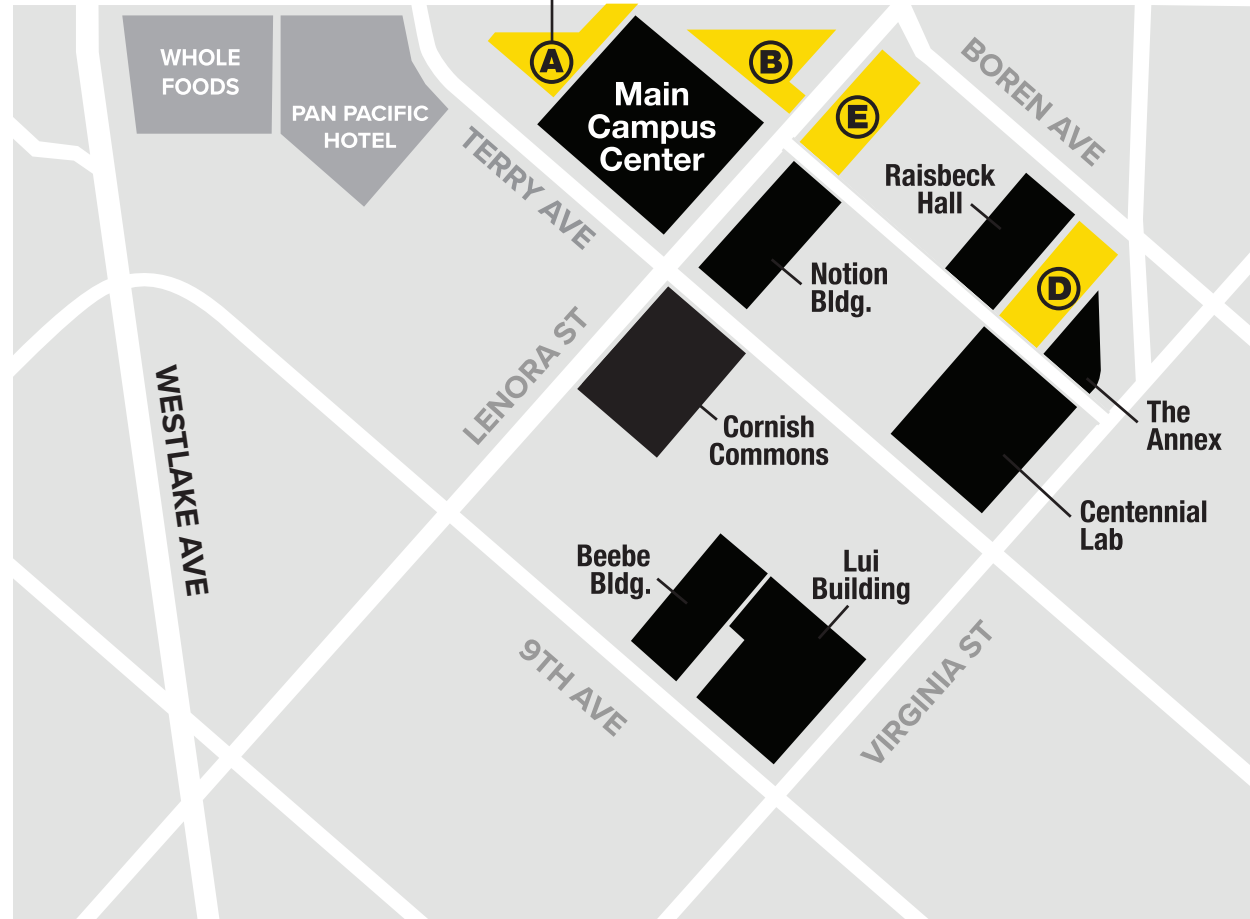

LAKE UNION

SEATTLE CENTER & SPACE NEEDLE

DENNY WAY

"THE PROW"

DOWNTOWN SEATTLE

 = PARKING AREAS

SOUTH LAKE UNION CAMPUS & PARKING

**CORNISH** COLLEGE OF THE ARTS